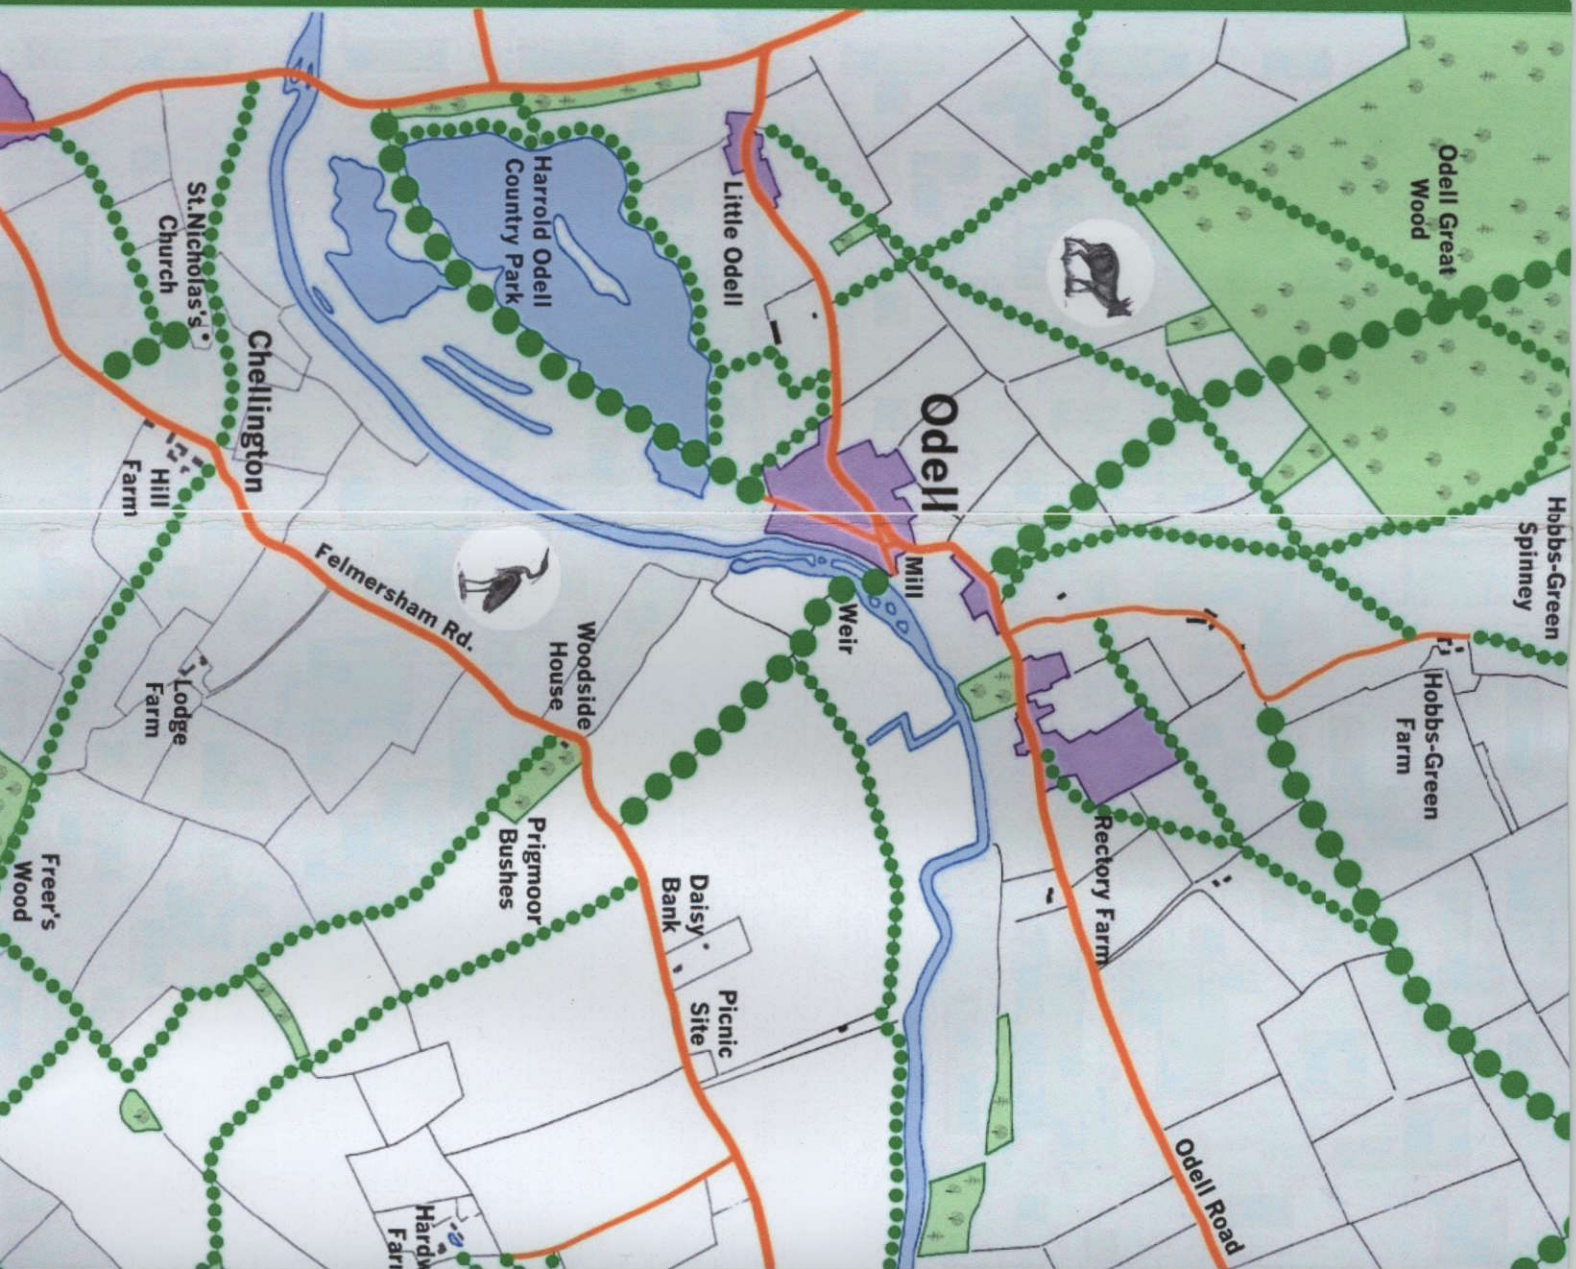

# Felmersham and Radwell

## Public Rights of Way

### Felmersham Faces

**FELMERSHAM & RADWELL**  
FOOTPATHS & BRIDLEWAYS

 Footpaths  
 Bridleways  
 Signs (yellow footpaths blue bridleways)  
 Roads  
 Railway  
 Water  
 Woodland  
 Built area  
 Parish boundary  
 Scale  

Other leaflets covering walks in this area are available from some local shops, pubs, churches & tourist information offices.

Reproduced by permission of Ordnance Survey on behalf of the Controller of Her Majesty's Stationary Office. Crown copyright AL100020679